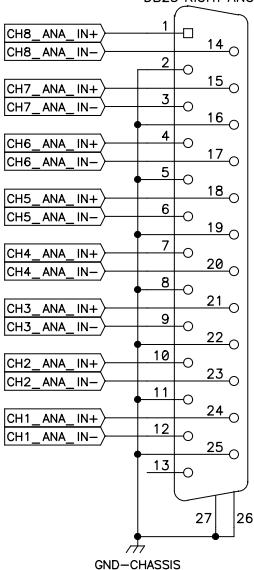

J4

DB25 RIGHT ANGLE

ANALOG IN